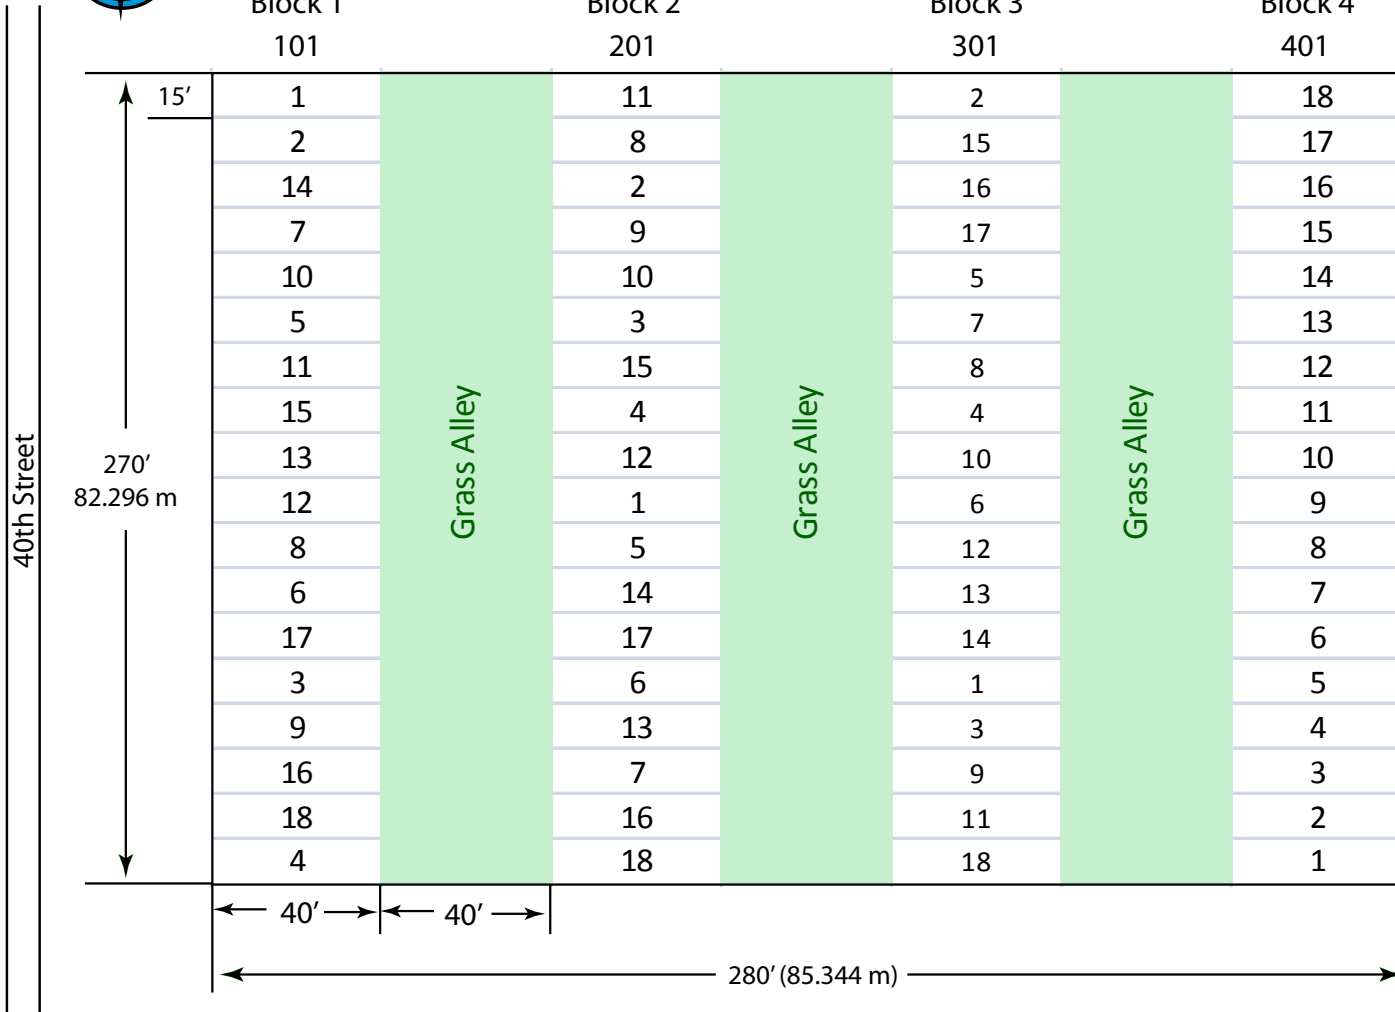

Biofuel Productivity Trials

- 1 Switchgrass (Cave n Rock)
- 2 Miscanthus (*Miscanthus x.giganteus*)
- 3 Indiangrass
- 4 Big Bluestem
- 5 Little Bluestem
- 6 Reed Canarygrass
- 7 Prairie Cordgrass
- 8 Forage Sorghum
- 9 Sunflower
- 10 Blank (RR Soybean)
- 11 Blank (RR Soybean)
- 12 Tropical Corn (RR Soy - couldn't get seed)
- 13 Corn (variety suitable for location)
- 14 Sweet Sorghum (Sugar Drip)
- 15 Soybean
- 16 Camelina
- 17 Canola (spring)
- 18 Blank (RR Soybean)