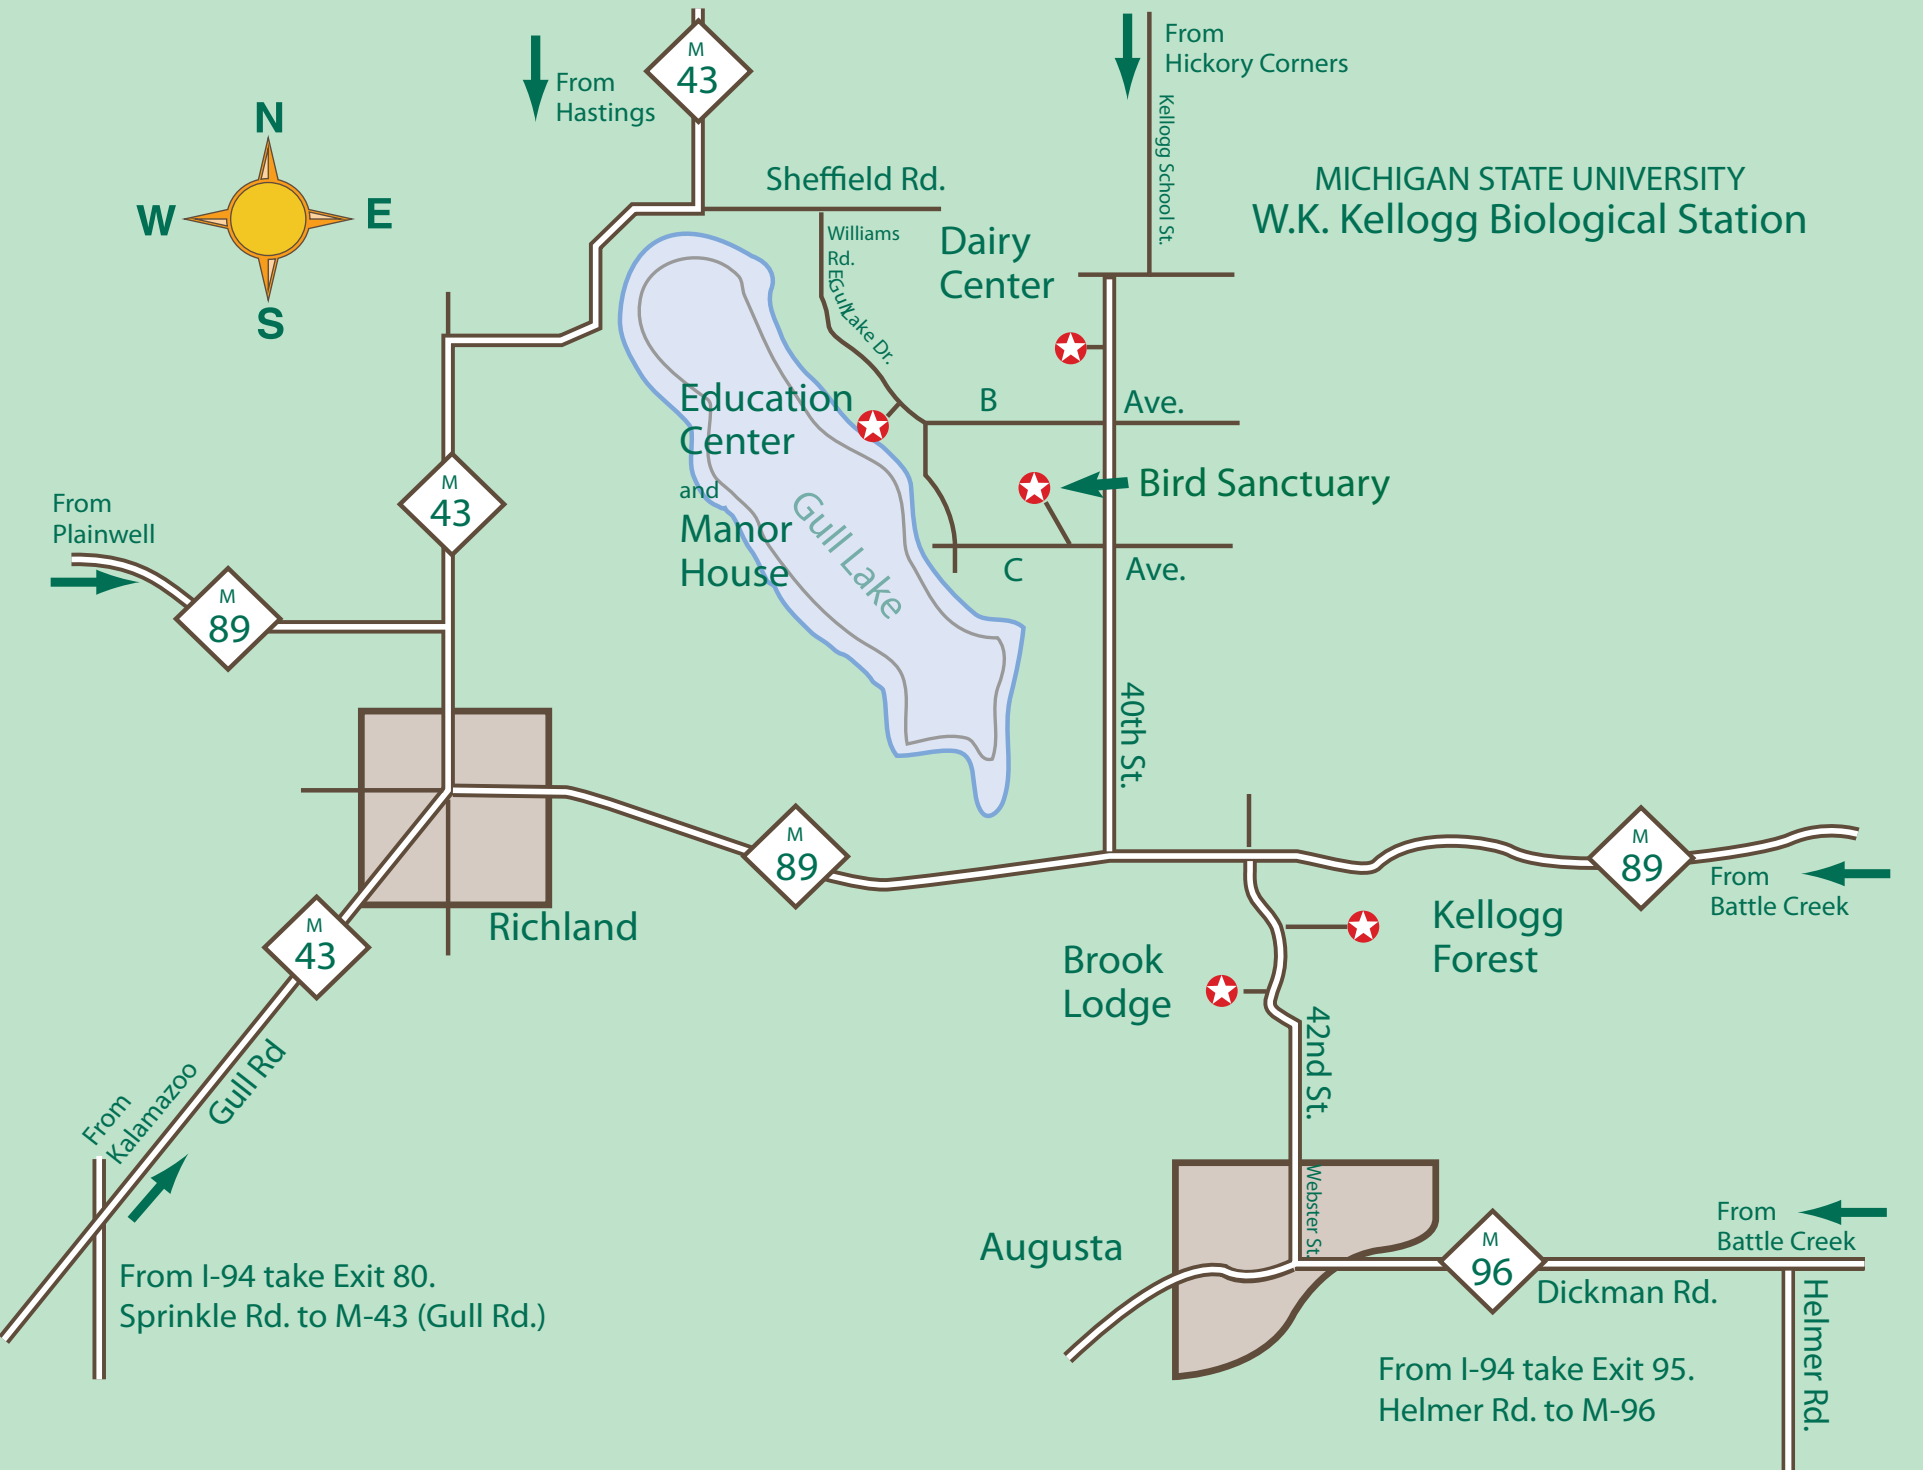

MICHIGAN STATE UNIVERSITY W.K. Kellogg Biological Station

From Hastings

From Hickory Corners

From Plainwell

From Kalamazoo

From Battle Creek

From Battle Creek

From I-94 take Exit 80.
Sprinkle Rd. to M-43 (Gull Rd.)

From I-94 take Exit 95.
Helmer Rd. to M-96