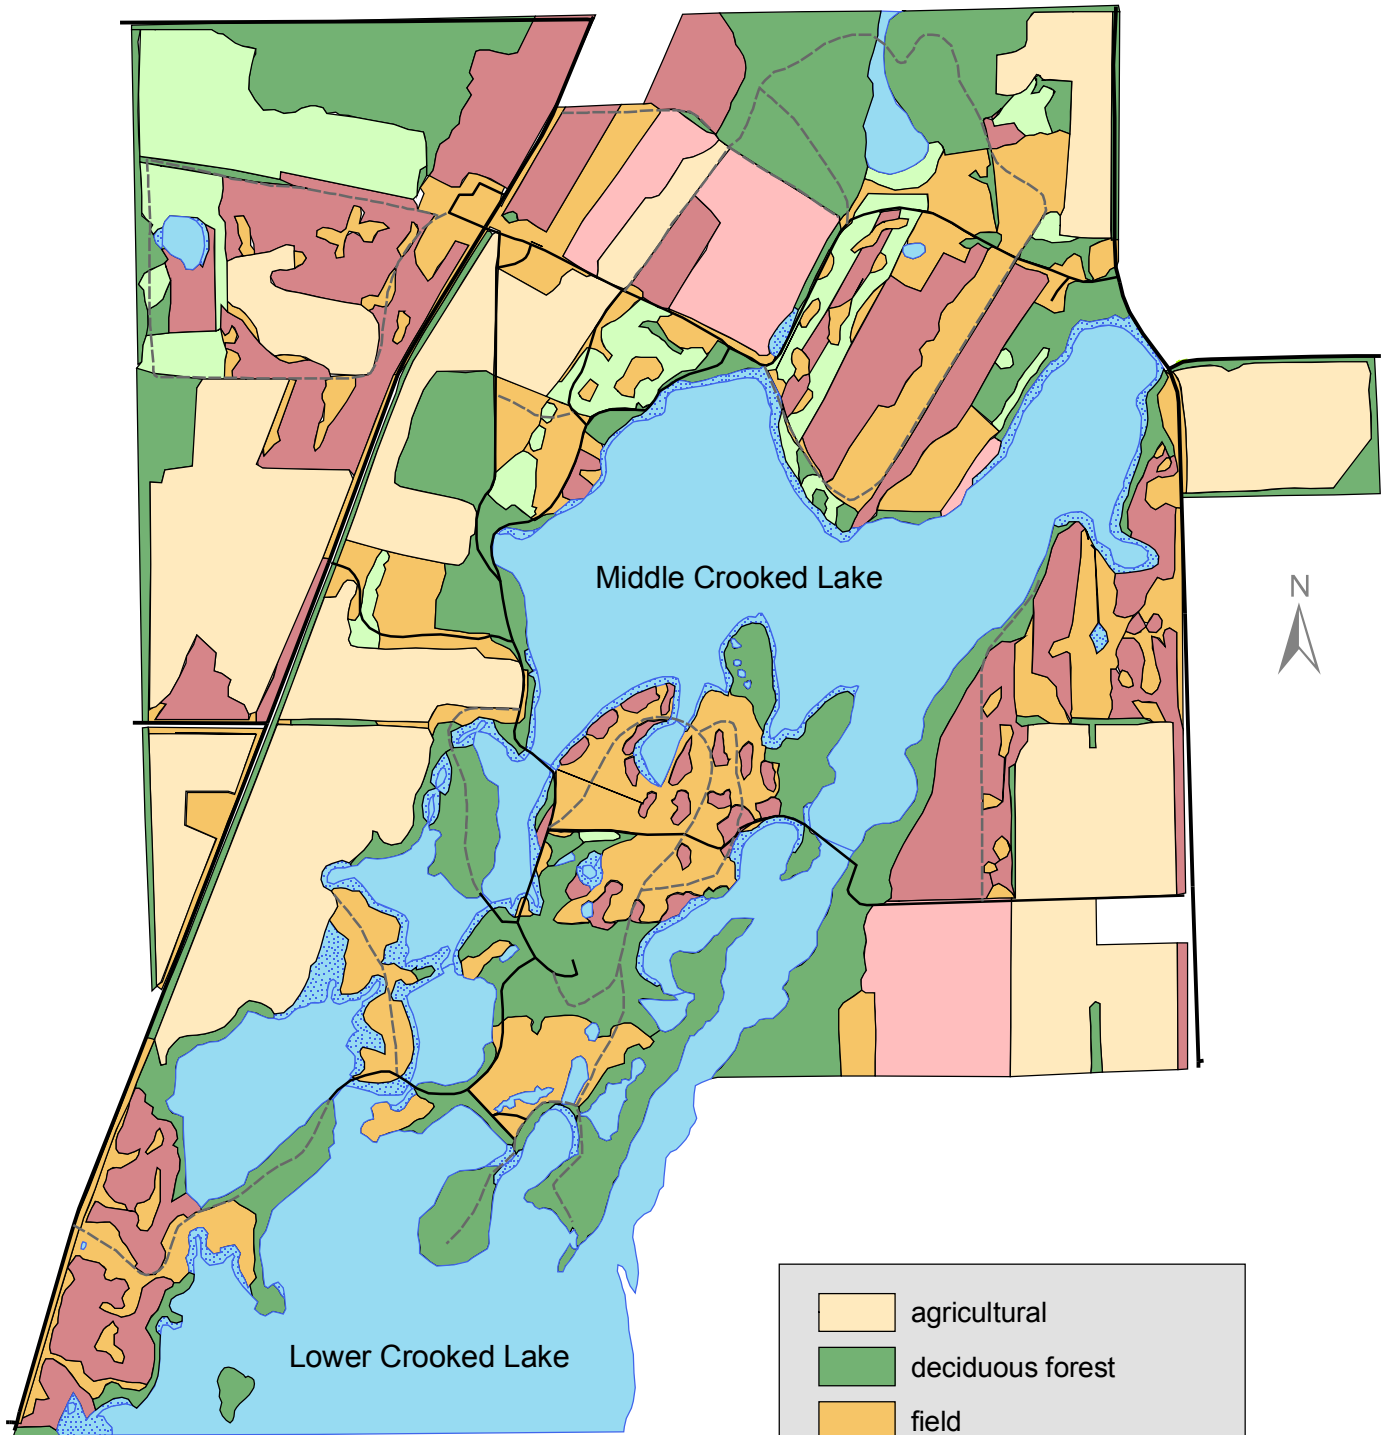

Lux Arbor Reserve - Vegetation

Source: Generalized vegetation map prepared by Bryan Foster (1993) from his 1991 detailed vegetation map.

Map prepared by Suzanne Sippel, KBS, Dec. 2005