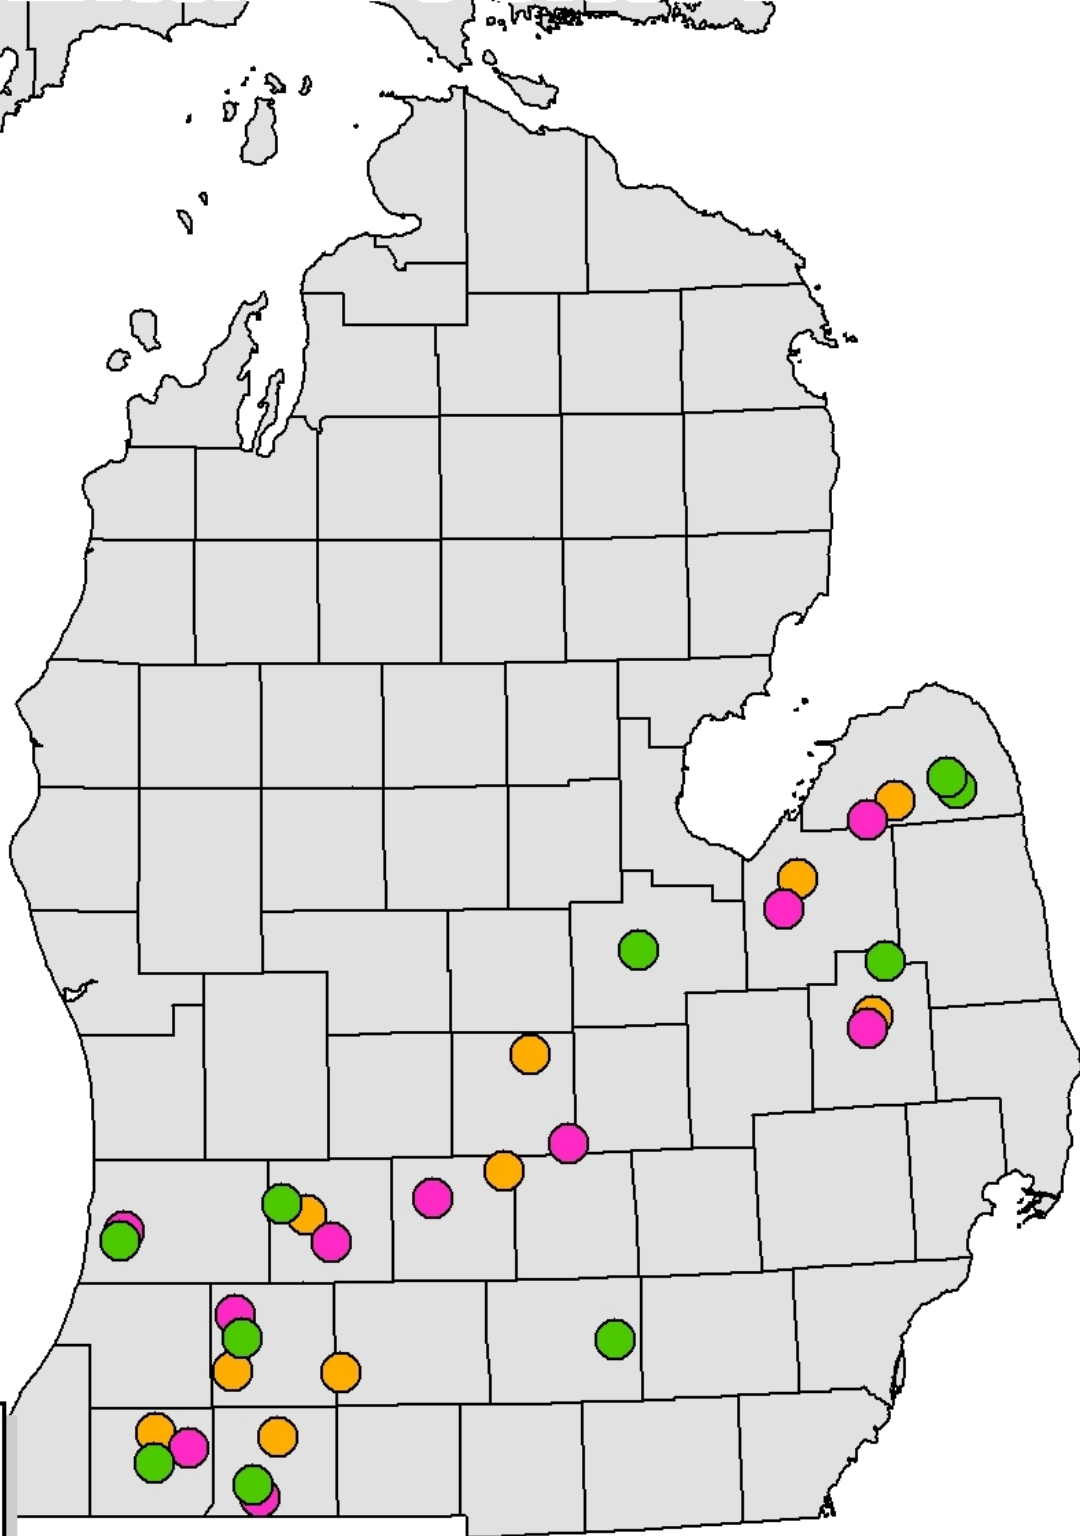

# GLBRC Extensive Sites 2009

Extensive Sites of 2009

-  Corn
-  Prairie
-  Switchgrass