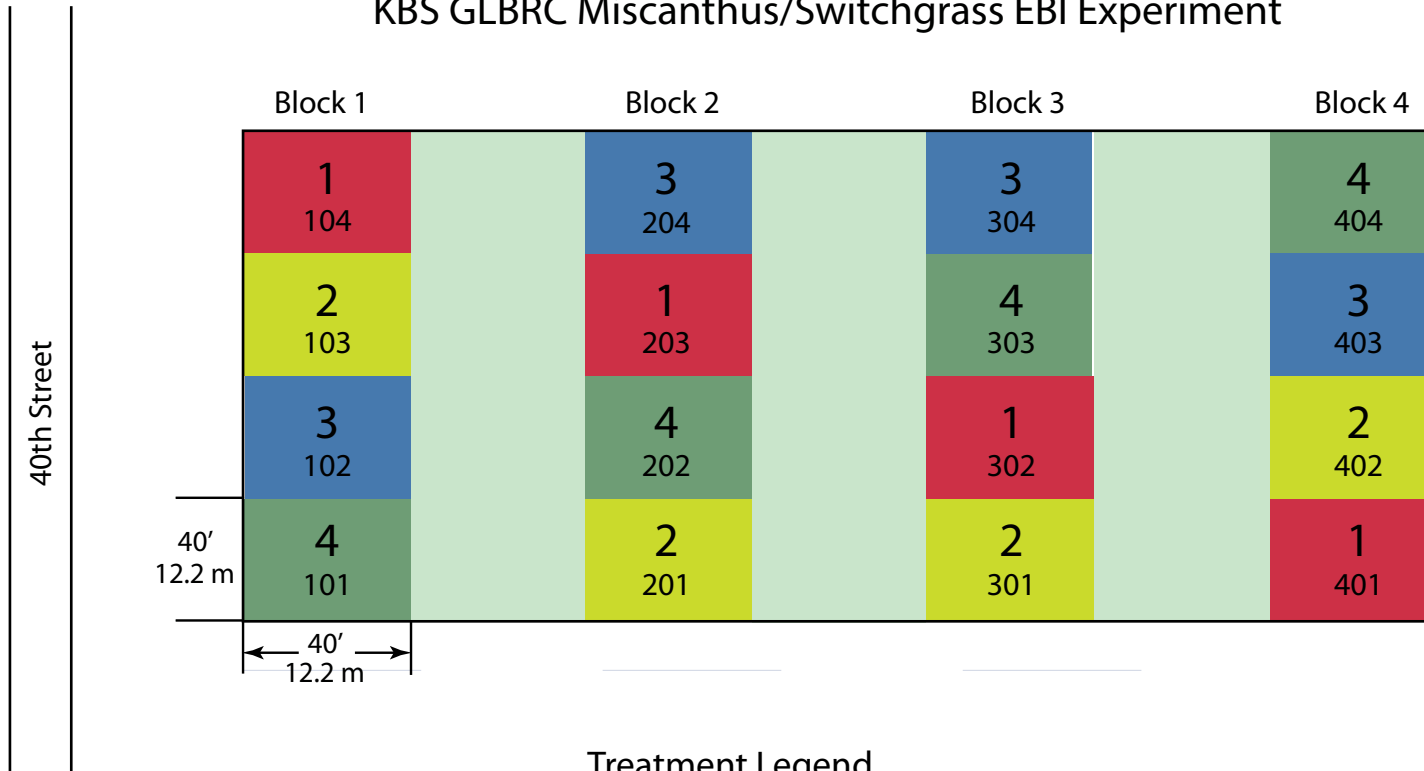

KBS GLBRC Miscanthus/Switchgrass EBI Experiment

Treatment Legend

- 1 Switchgrass seed
- 2 Switchgrass transplants
- 3 Miscanthus rhizomes
- 4 Miscanthus transplants

All treatments established June 2009
Each plot is 40' x 40' (12.2 x 12.2 m)