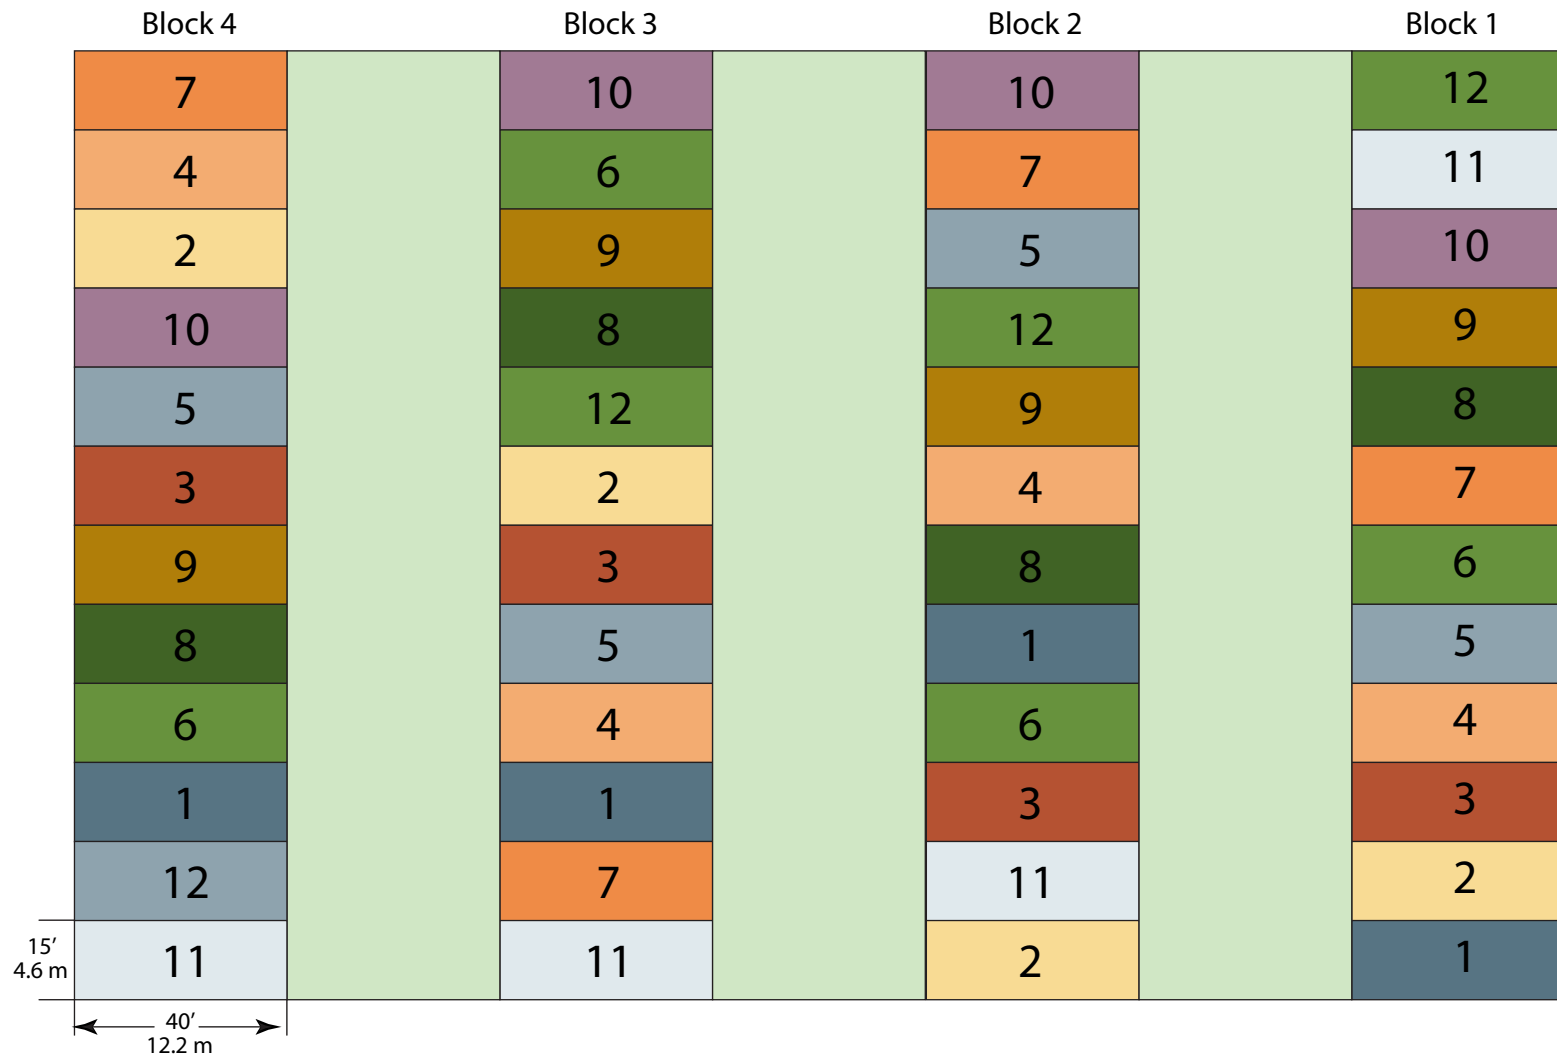

KBS GLBRC Switchgrass Variety Experiment

Variety Legend

1	Southlow	7	Alamo
2	Cave-in-rock	8	Kanlow
3	Trailblazer	9	NE28
4	Blackwell	10	EG 1101 (replanted 2010)
5	Dakota	11	EG 1102 (replanted 2010)
6	EG 2101 (planted 2010)	12	Shelter (planted 2010)

All treatments established May 2009
Each plot is 15' x 40' (4.6 x 12.2 m)