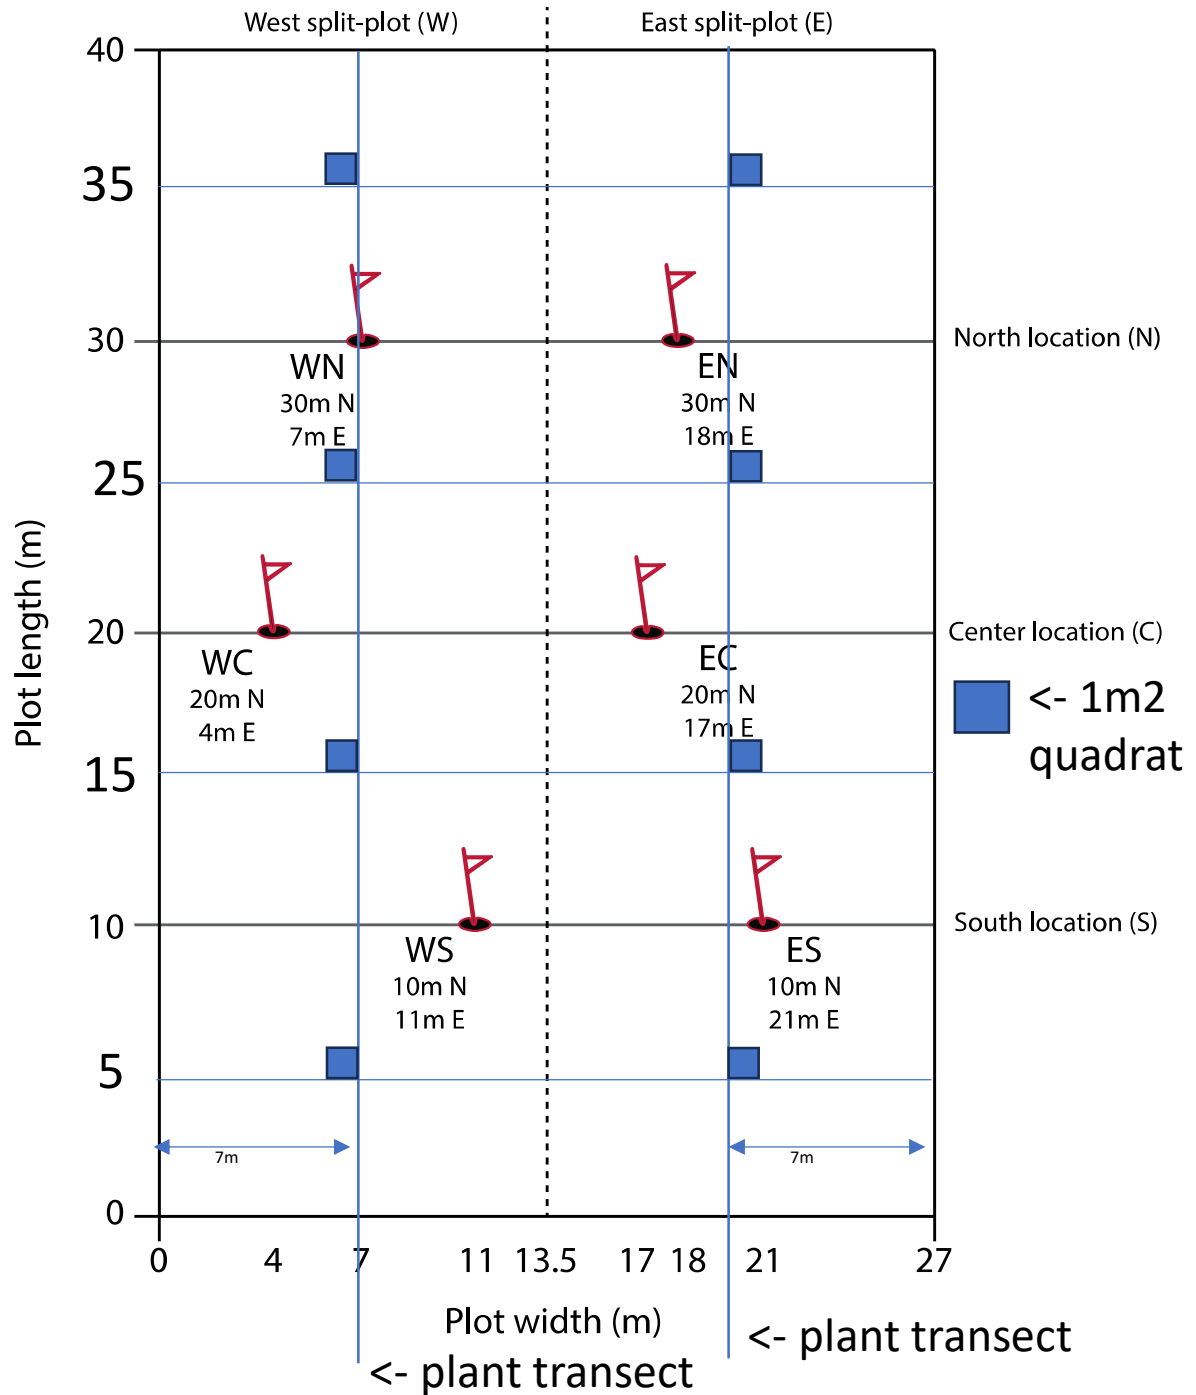

GLBRC Switchgrass Biodiversity Experiment

Sampling Stations

Created 21 May 2024