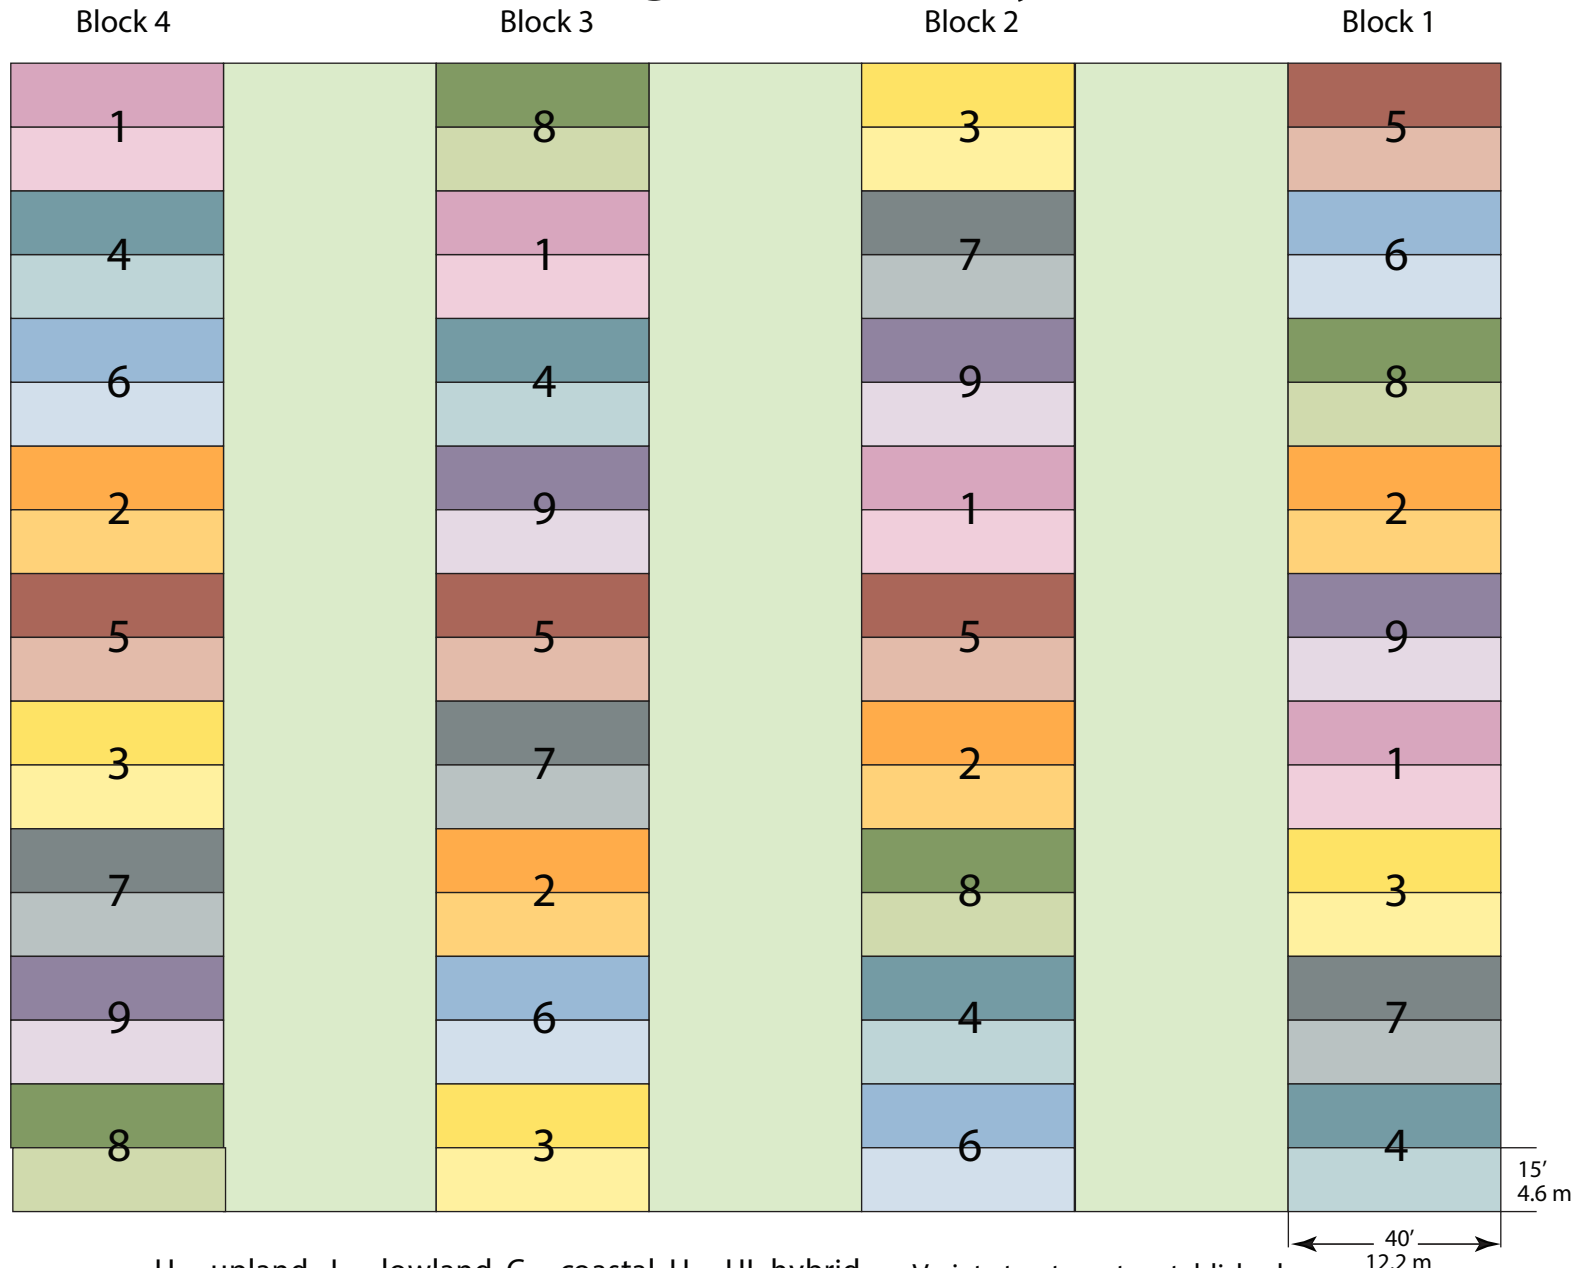

# KBS GLBRC Switchgrass Variety Experiment II

## Legend

U = upland, L = lowland, C = coastal, H = UL hybrid

+N	ON	+	N	ON	+	N	ON
1	Alamo (L)	4	Cave-in-Rock (U)	7	Timber (C)	8	Liberty (H)
2	Kanlow (L)	5	Summer (U)	9	Shawnee (U)		
3	Cedar Creek* (L)	6	Blackwell (U)				

Variety treatments established  
May 2021 (\* in 2022)

Map created May 2021