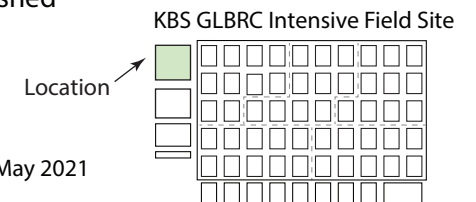

Legend

U = upland, L = lowland, C = coastal, H = UL hybrid

+N	ON	+	N	ON	+	N	ON
1	Alamo (L)	4	Cave-in-Rock (U)	7	Timber (C)	8	Liberty (H)
2	Kanlow (L)	5	Summer (U)	9	Shawnee (U)		
3	Cedar Creek* (L)	6	Blackwell (U)				

Variety treatments established
May 2021 (* in 2022)