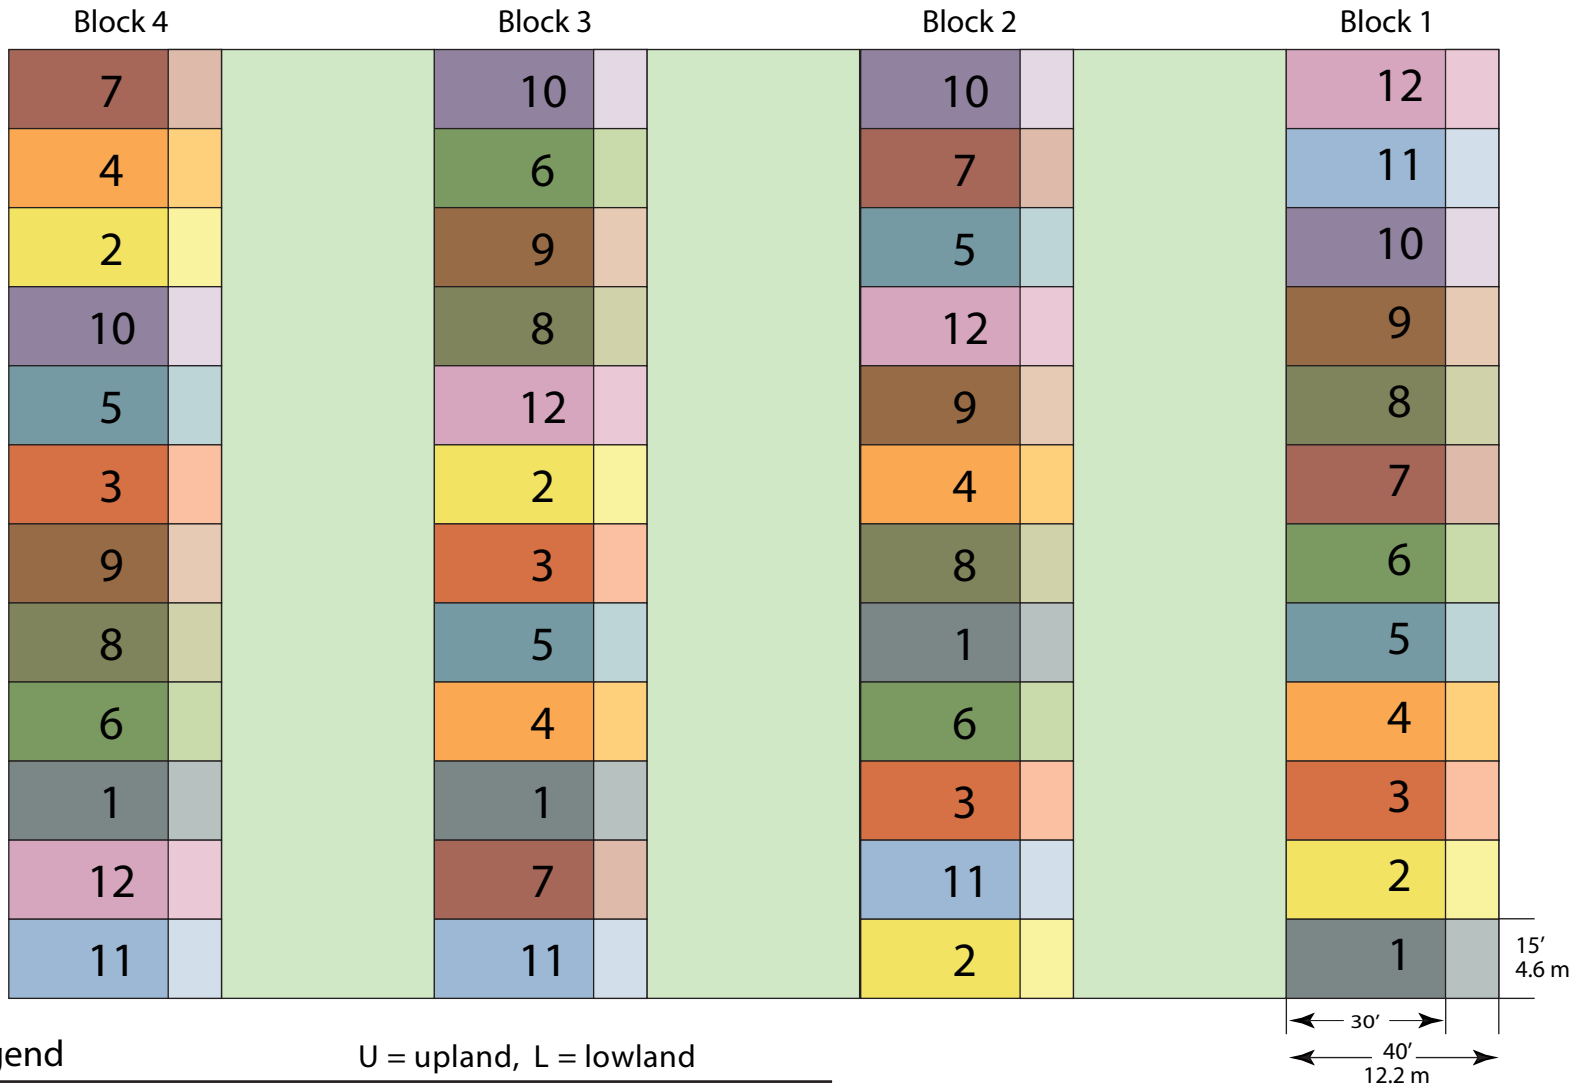

KBS GLBRC Switchgrass Variety Experiment

Legend

U = upland, L = lowland

+N ON

- 1 Southlow (U)
- 2 Cave-in-rock (U)
- 3 Trailblazer (U)
- 4 Blackwell (U)
- 5 Dacotah (U)
- 6 EG 2102 (U, planted 2010)

+N ON

- 7 Alamo (L)
- 8 Kanlow (L)
- 9 NE28 (U)
- 10 EG 1101 (L, replanted 2010)
- 11 EG 1102 (L, replanted 2010)
- 12 Shelter (U, planted 2010)

Variety treatments established May 2009
Unfertilized subplots (ON) initiated May 2019

Map revised 15 May 2019