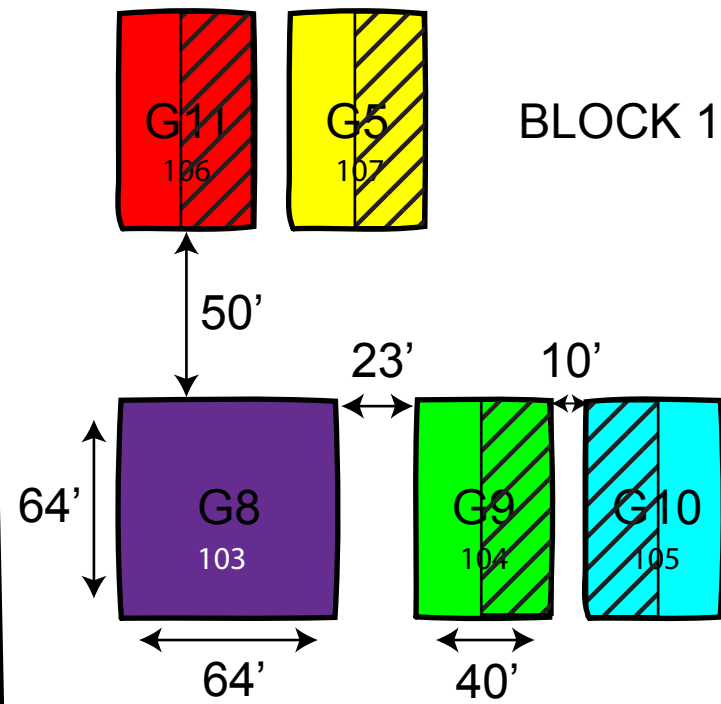

# WI - GLBRC Marginal Land Experiment - Southern

4579 Co Hwy B  
Oregon, WI 53575

42.966111, -89.356111

### TREATMENT KEY

-  G5 - Switchgrass
-  G6 - Miscanthus
-  G7 - Native Grasses
-  G8 - Hybrid Poplar
-  G9 - Early Successional
-  G10 - Restored Prairie
-  G11 - Historical Vegetation

 + N (56 kg ha<sup>-1</sup>)