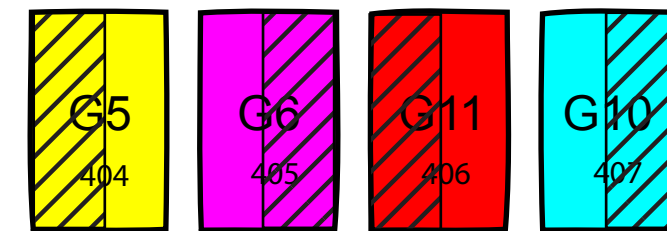

# WI - GLBRC Marginal Land Experiment - Southern

4579 Co Hwy B  
Oregon, WI 53575

42.966111, -89.356111

### TREATMENT KEY

-  G5 - Switchgrass
-  G6 - Miscanthus
-  G7 - Native Grasses
-  G8 - Hybrid Poplar
-  G9 - Early Successional
-  G10 - Restored Prairie
-  G11 - Historical Vegetation

 + N (56 kg ha<sup>-1</sup>)