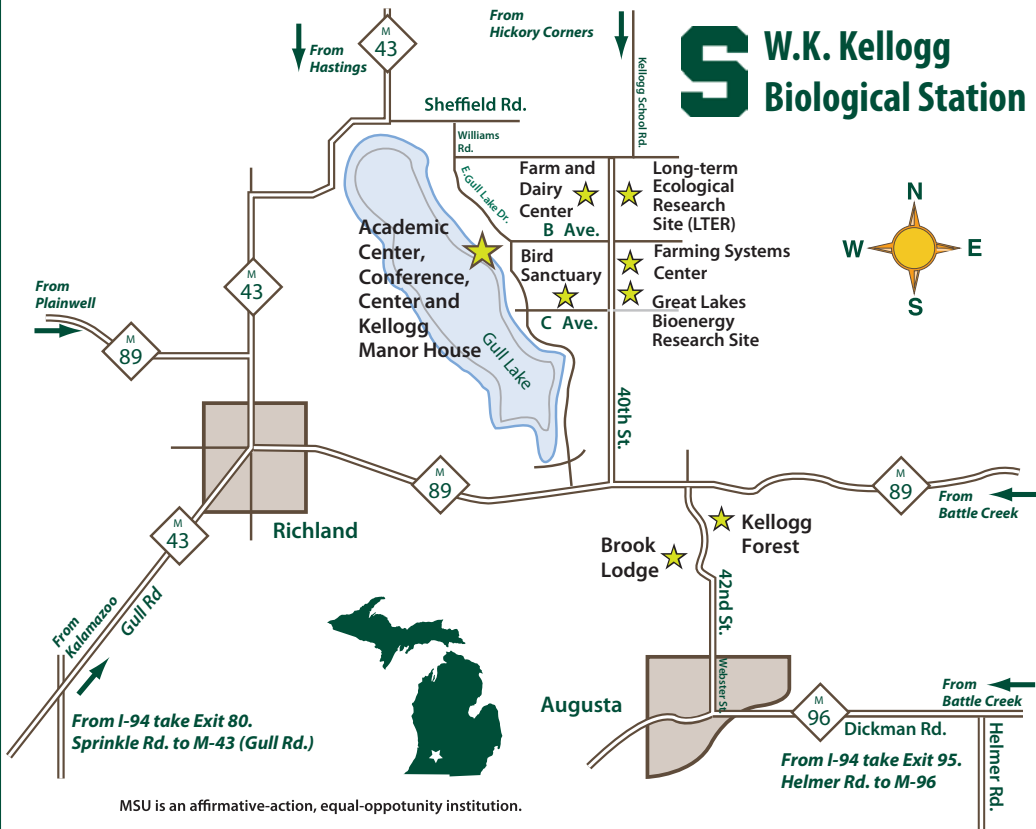

S W.K. Kellogg Biological Station

MSU is an affirmative-action, equal-opportunity institution.